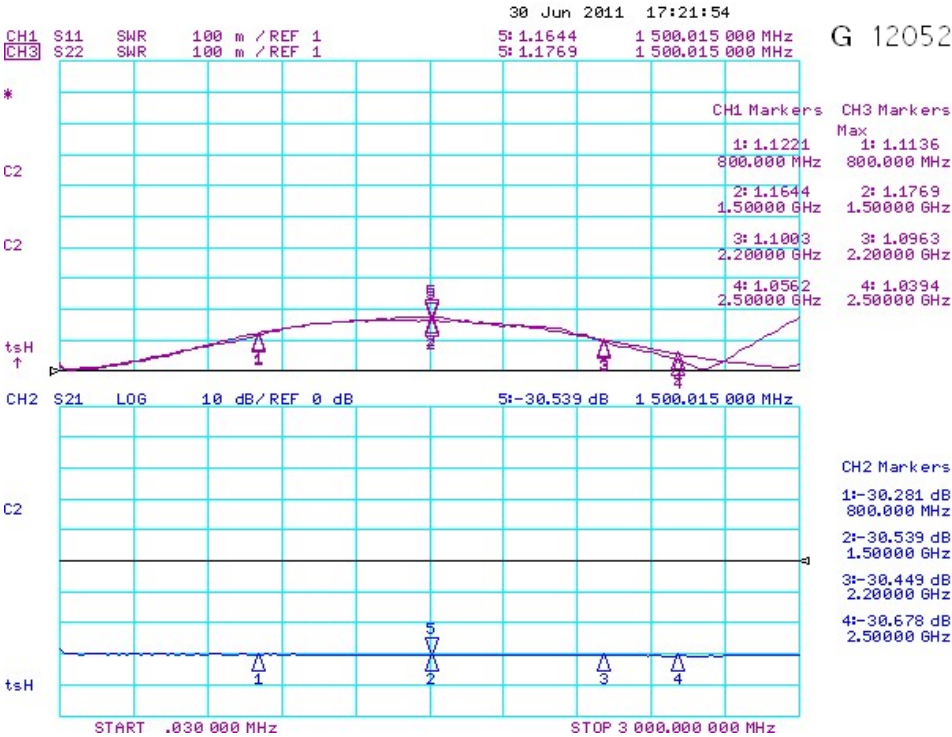

固定同轴衰减器

测试报告:

产品型号命名规则:

型号	频率	最大驻波比	衰减精度	连接器 输入/输出	外观
ATT-80W3G-LN-30-A	Dc to 3000MHz	1.20:1	+/- 0.5dB	L29 Male/N Female	A
ATT-80W3G-N-30-A	Dc to 3000MHz	1.20:1	+/- 0.5dB	N Male/N Female	A
ATT-80W3G-LN-30-B	Dc to 3000MHz	1.20:1	+/- 0.5dB	L29 Male/N Female	B
ATT-80W3G-N-30-B	Dc to 3000MHz	1.20:1	+/- 0.5dB	N Male/N Female	B

除以上型号外, 可根据要求定制。

产品型号: ATT-80WXG-XX-XX-A

ATT-80WXG-XX-XX-A

Product Name:
Attenuator

Power Rating

Frequency:
1-1G 2-2G 2.5-2.5G 3-3G
4-4G 6-6G

RF Connector:
N-N Male input,N Female output
NJ-N Male input,N Male output
NK-N Female input,N Female output
SS-Specify your request in your order

Attenuation:
XX=1-60

Outlooking:
A-Case Style A-Circle
B-Case Style B-Square