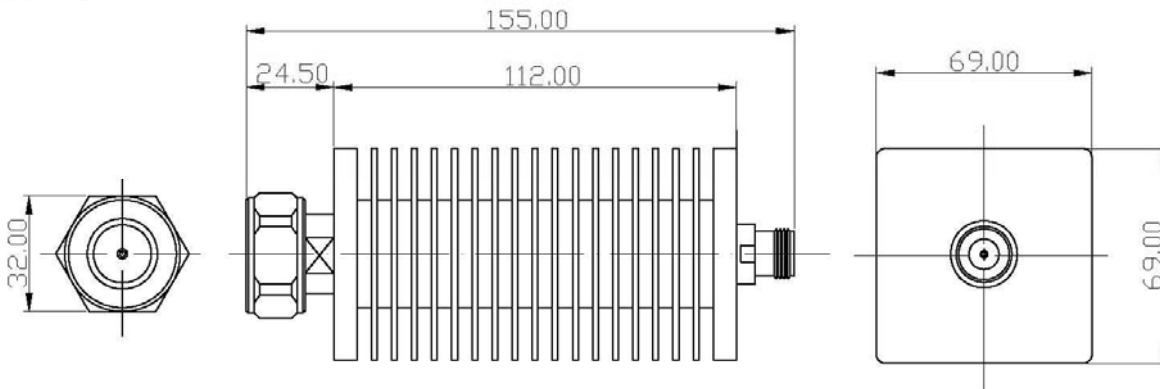

Case Style B

NOTES:

1. Rating Power: 80W
2. Frequency: DC - 3GHz
3. Attenuation: 1 - 60dB
4. VSWR: <1.20:1
5. Impedance: 50Ω
6. Connector: L29J-NK
7. Weight:
8. Units: mm
9. Tolerance: ±2mm